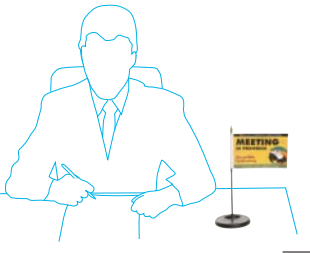

## DESK FLAGS COMPLIMENT YOUR COMPANY IMAGE

**FlagPro Desk Sets** with our exclusive **Logo Base**® lets you double your exposure with CO-OP advertising and are extremely popular desk or countertop advertising specialties that really compliment a company's image. By utilizing our specially designed **Dual Flag Base**, a company is able to fly two flags at once: perhaps a company or team flag and American or state flag displayed side-by-side. Add our exclusive **Logo Disk**® for additional Co-op or advertising space. The **Firm Flag** feature stiffens the flag without draping. **Our Firm Flags Stand at Attention to Catch More Attention!**