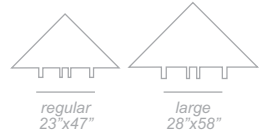

DELTA KITES

EXTRA SPACE FOR LOGOS AND MESSAGES

FlagPro Delta Kites swept wing beauties are the last word in aerodynamically designed wind craft; utilizing the same cutting-edge design as the latest stealth fighter planes. A breeze to fly; few kites fly so well in such a wide range of wind conditions as the Delta, and its extra wide platform means extra space for logos and messages.

Large Delta Kite
DL300

Reg. Delta Kite
DL200

DL200

DL300

DL200

06